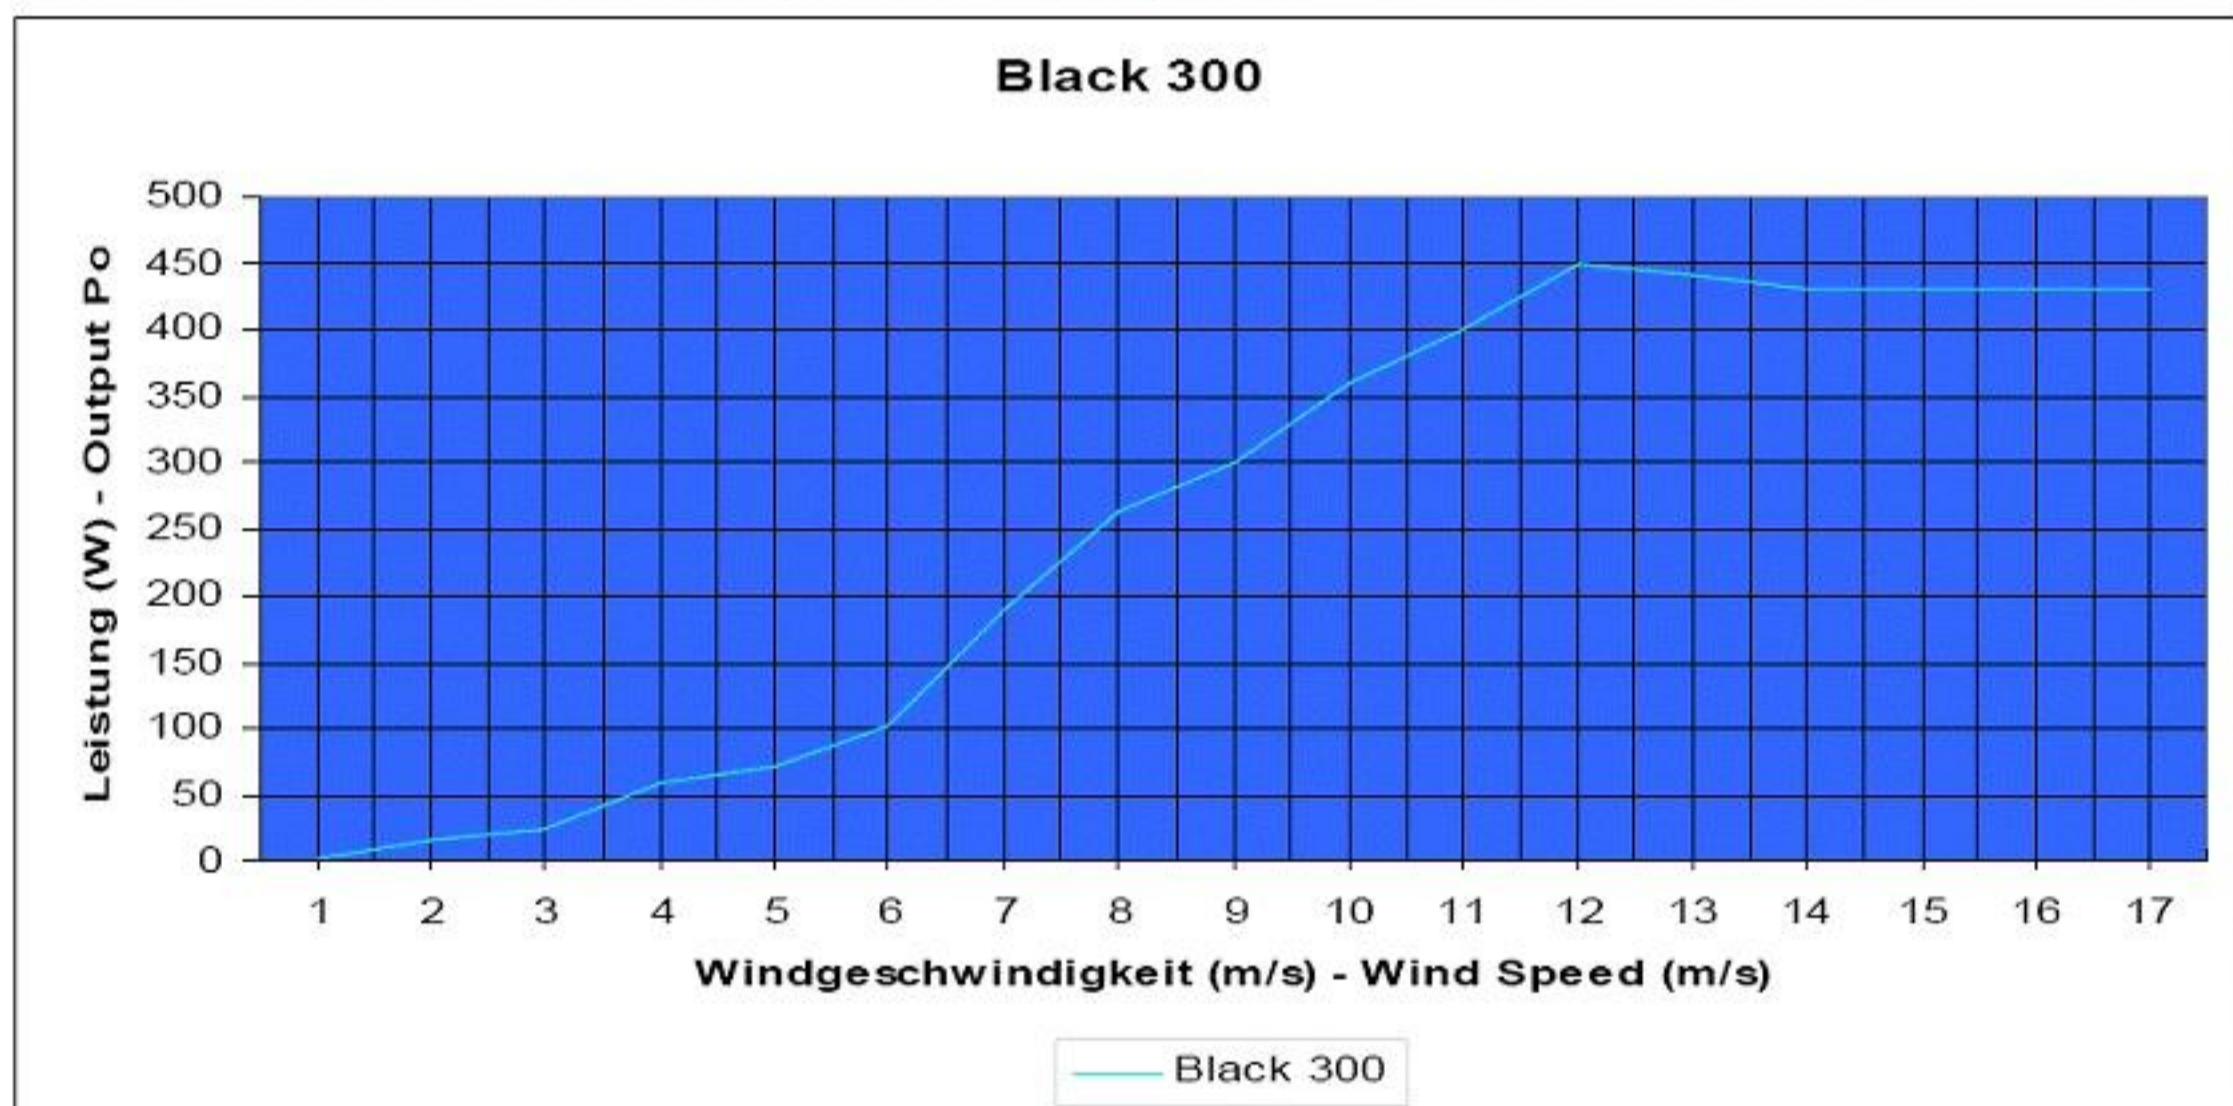

BLACK 300

Rotor blades	3-blade
Blades material	GRP
Rotordiametre	1,22 m
Generator	Permanent
Voltage	12 V
Nominal power	300 W
Rated power at	9,0 m/s
Cut-in wind speed	1,8 m/s
Weight	16 Kg

✓ Early current prod.