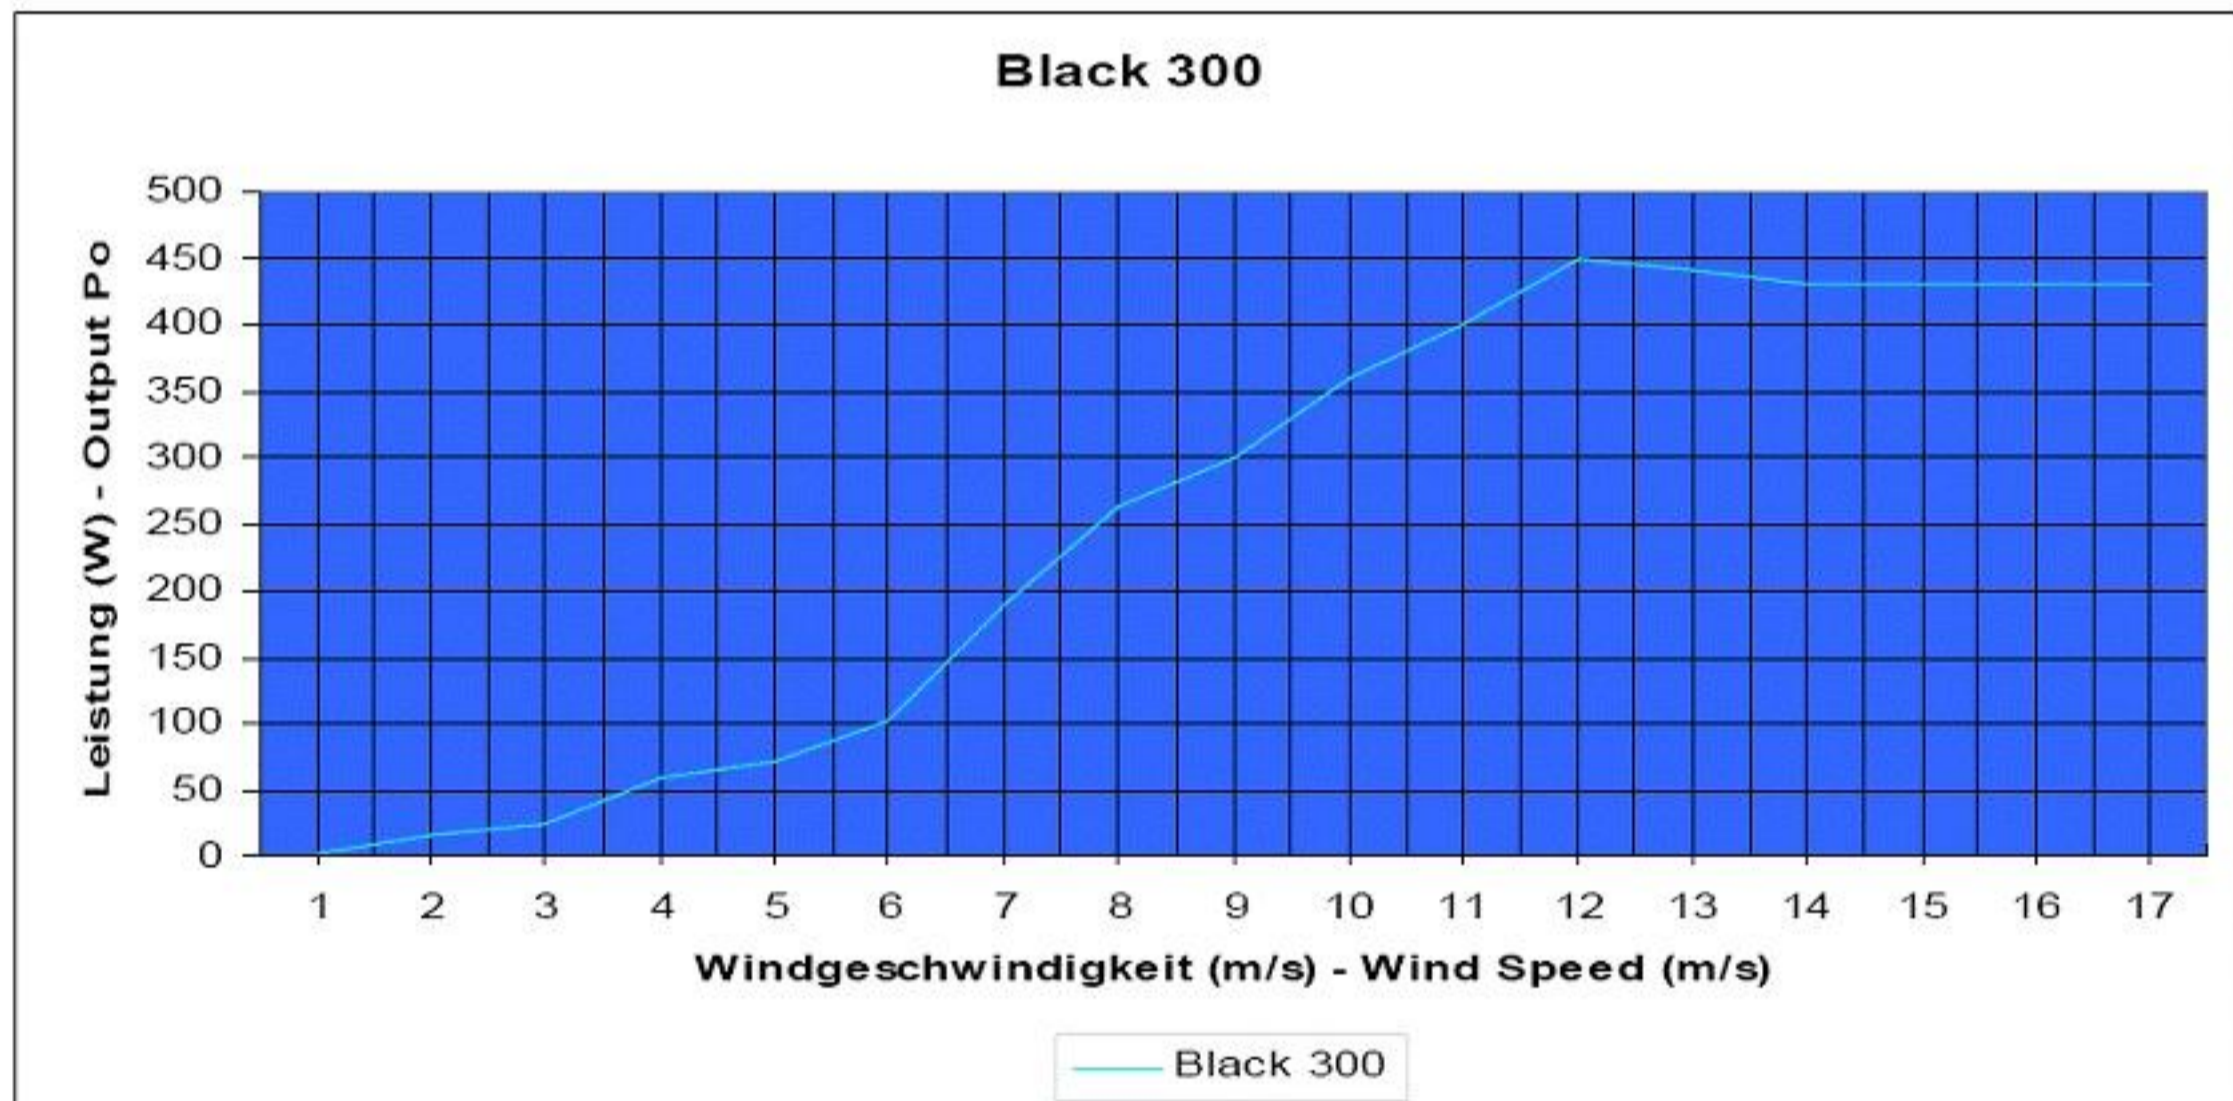

BLACK 300

Rotor blades	3-blade
Blades material	GRP
Rotordiametre	1,22 m
Generator	Permanent
Voltage	12 V
Nominal power	300 W
Rated power at	9,0 m/s
Cut-in wind speed	1,8 m/s
Weight	16 Kg

✓ Early current prod.