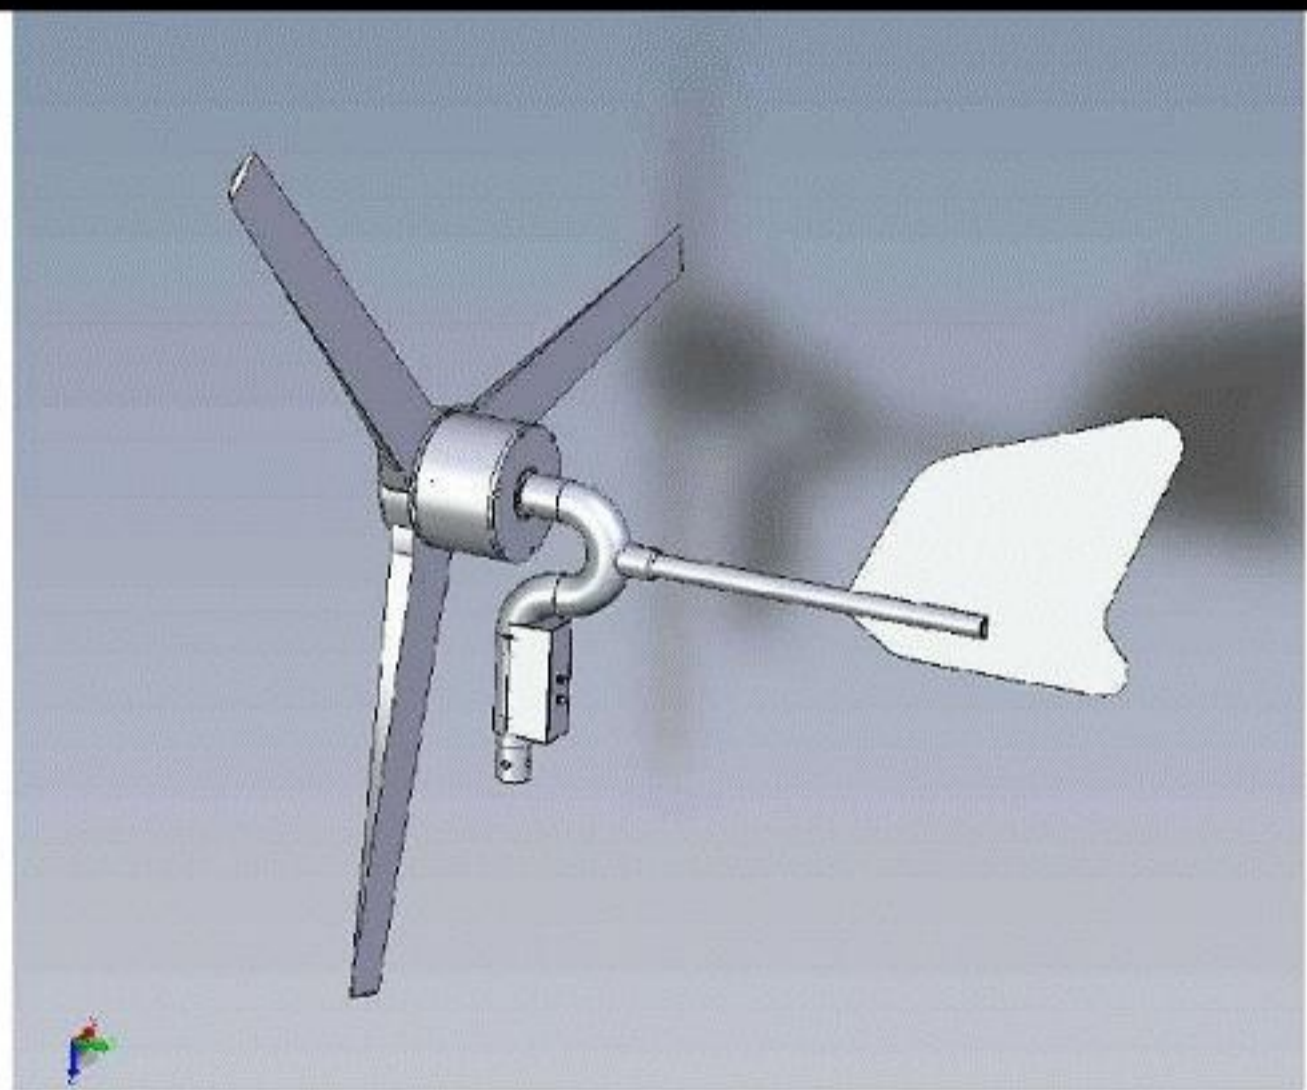

BLACK 300

Rotor blades	3-blade
Blades material	GRP
Rotordiametre	1,22 m
Generator	Permanent
Voltage	12 V
Nominal power	300 W
Rated power at	9,0 m/s
Cut-in wind speed	1,8 m/s
Weight	16 Kg

✓ Early current prod.